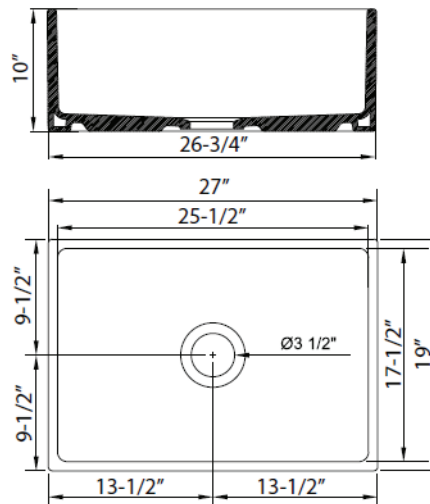

FCMOD27

- More durable than porcelain sinks
- Non-Porus highly stain/scratch resistant
- Chip and scratch & resistant surface
- Standard 3-1/2" drain opening
- ASME A112.19.2 compliant
- Available in 3 colors

Installation Note:

Fireclay sinks are artisan crafted and fired at very high temperatures. Dimensions will vary. Please wait until receiving the sink to fabricate cabinetry and countertops.

Available Colors: White & Charcoal