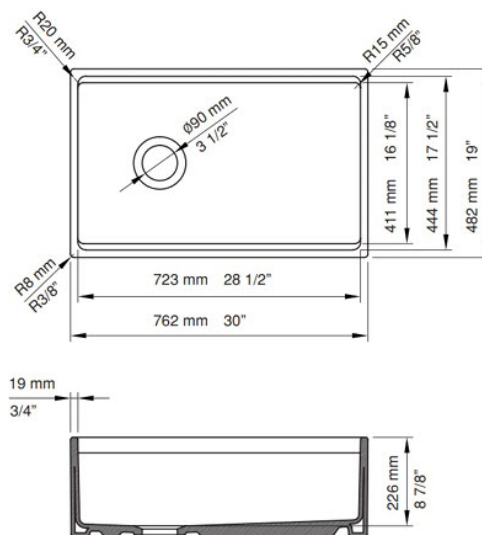

Installation Note:

Fireclay sinks are artisan crafted and fired at very high temperatures. Dimensions will vary. Please wait until receiving the sink to fabricate cabinetry and countertops.

Available Colors: White