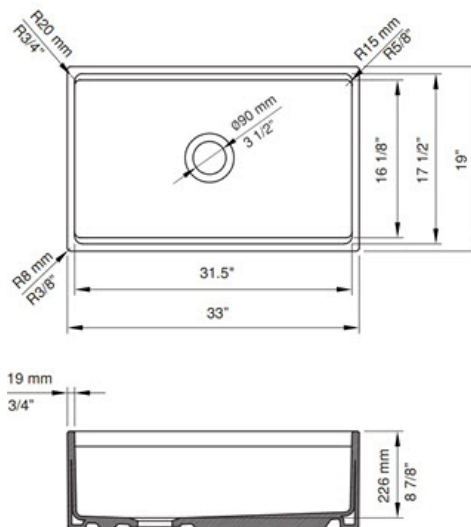

Installation Note:

Fireclay sinks are artisan crafted and fired at very high temperatures. Dimensions will vary. Please wait until receiving the sink to fabricate cabinetry and countertops.