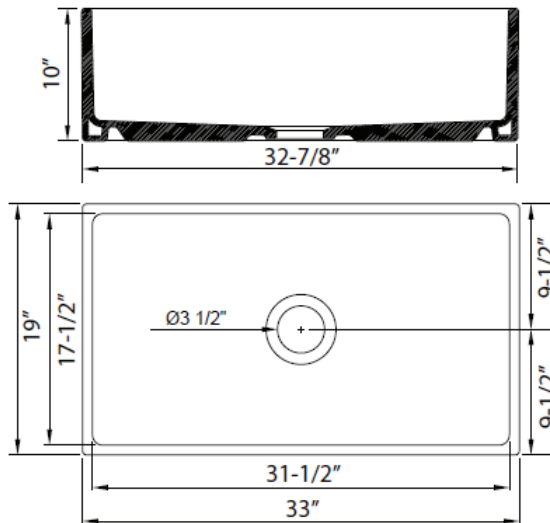

Installation Note:

Fireclay sinks are artisan crafted and fired at very high temperatures. Dimensions will vary. Please wait until receiving the sink to fabricate cabinetry and countertops.