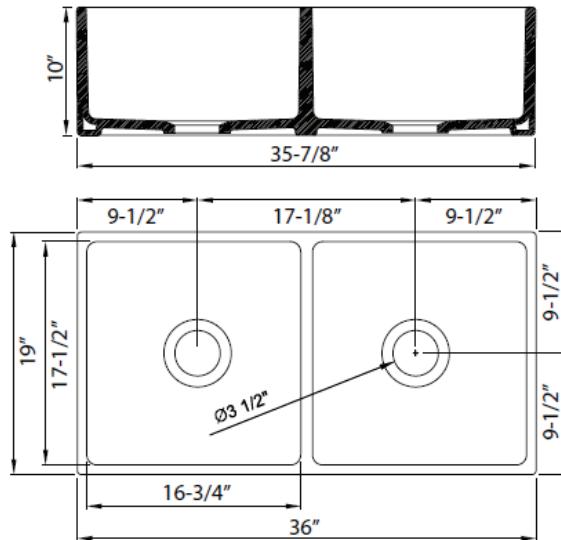

Installation Note:

Fireclay sinks are artisan crafted and fired at very high temperatures. Dimensions will vary. Please wait until receiving the sink to fabricate cabinetry and countertops.