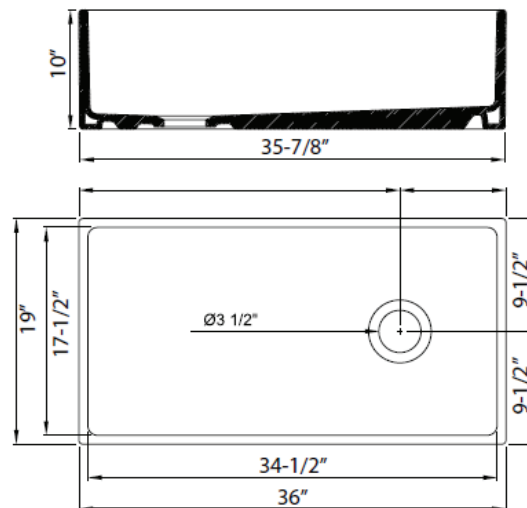

FCMOD36

More durable than porcelain sinks
Non-Porus highly stain/scratch resistant
Chip and scratch & resistant surface
Standard 3-1/2" drain opening
ASME A112.19.2 compliant
Available in 3 colors

Installation Note:

Fireclay sinks are artisan crafted and fired at very high temperatures. Dimensions will vary. Please wait until receiving the sink to fabricate cabinetry and countertops.

Available Colors: White & Charcoal