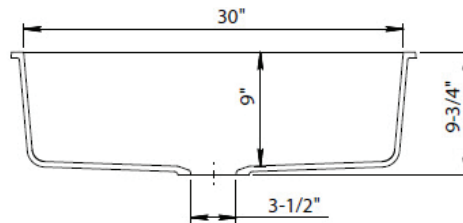

Color Matched Strainer Basket

Color Matched Disposal Flange

Precision Fit Stainless Sink Grid

Includes

Mounting Clips

Paper Template

DXF CAD Files Available

Available Colors: White, Black, Mocha, Concrete & Beige