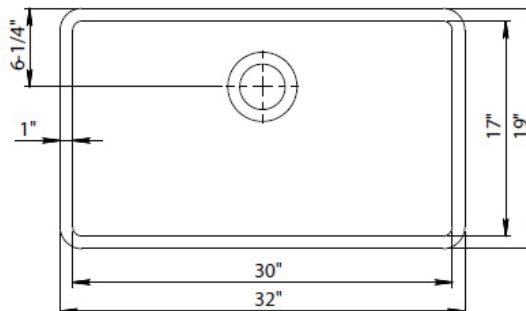

Color Matched Strainer Basket

Color Matched Disposal Flange

Precision Fit Stainless Sink Grid

Includes

Mounting Clips

Paper Template

DXF CAD Files Available

Available Colors: White, Black, Mocha, Concrete & Beige