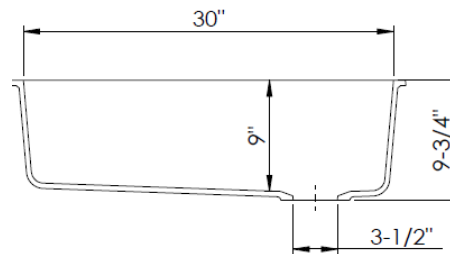

Color Matched Strainer Basket

Color Matched Disposal Flange

Precision Fit Stainless Sink Grid

Includes

Mounting Clips

Paper Template

DXF CAD Files Available

Available Colors: White, Black, Mocha, Concrete & Beige