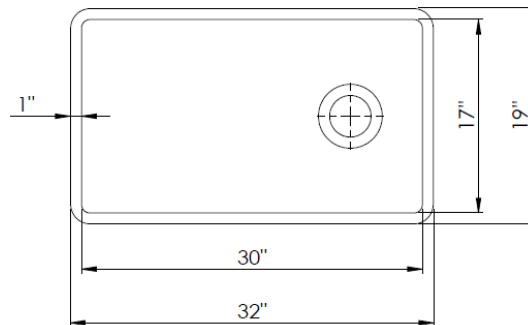

Color Matched Strainer Basket

Color Matched Disposal Flange

Precision Fit Stainless Sink Grid

Includes

Mounting Clips

Paper Template

DXF CAD Files Available

Available Colors: White, Black, Mocha, Concrete & Beige