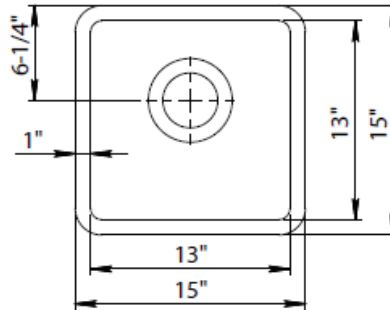

Color Matched Strainer Basket

Color Matched Disposal Flange

Precision Fit Stainless Sink Grid

Includes

Mounting Clips

Paper Template

DXF CAD Files Available

Available Colors: White, Black, Mocha, Concrete & Beige