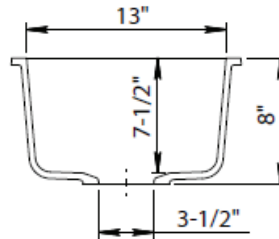

Color Matched Strainer Basket

Color Matched Disposal Flange

Precision Fit Stainless Sink Grid

Includes

Mounting Clips

Paper Template

DXF CAD Files Available

Available Colors: White, Black, Mocha, Concrete & Beige