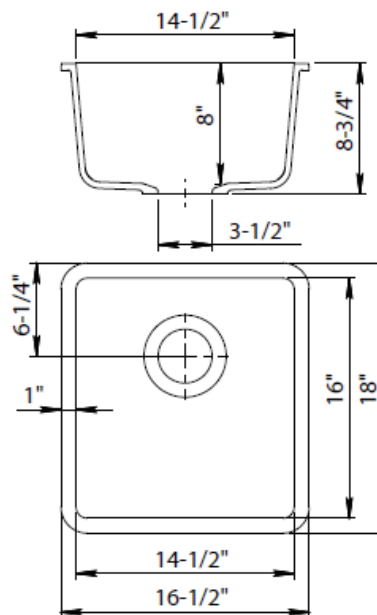

Color Matched Strainer Basket

Color Matched Disposal Flange

Precision Fit Stainless Sink Grid

Includes

Mounting Clips

Paper Template

DXF CAD Files Available

Available Colors: White, Black, Mocha, Concrete & Beige