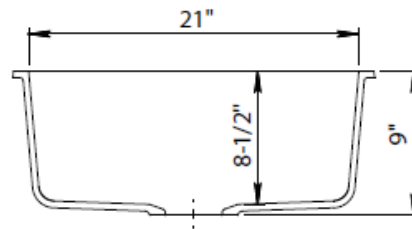

Color Matched Strainer Basket

Color Matched Disposal Flange

Precision Fit Stainless Sink Grid

Includes

Mounting Clips

Paper Template

DXF CAD Files Available

Available Colors: White, Black, Mocha, Concrete & Beige