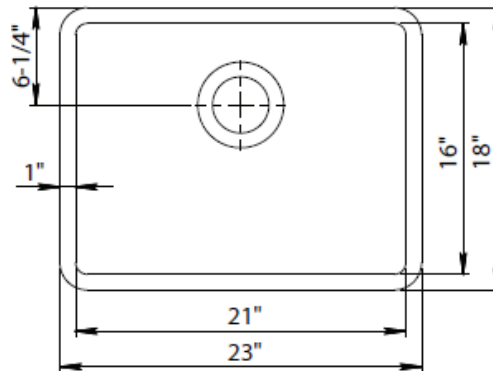

Color Matched Strainer Basket

Color Matched Disposal Flange

Precision Fit Stainless Sink Grid

Includes

Mounting Clips

Paper Template

DXF CAD Files Available

Available Colors: White, Black, Mocha, Concrete & Beige