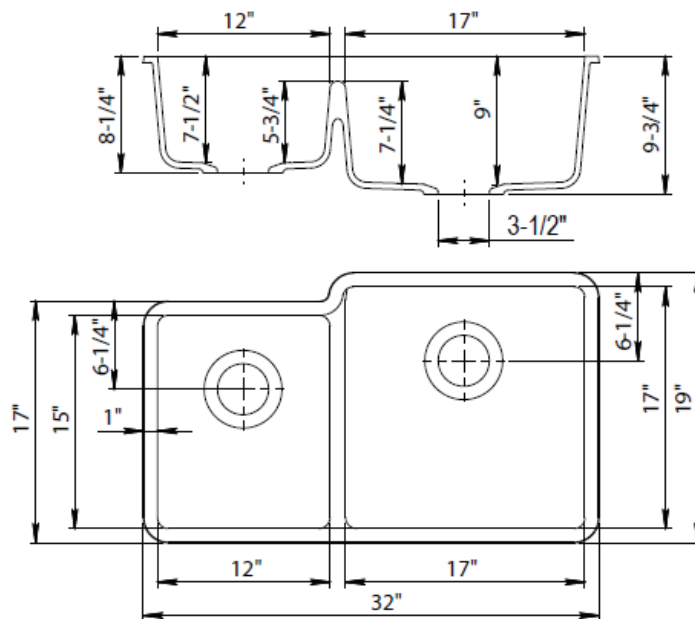

Available Colors: White, Black, Mocha, Concrete & Beige

a J.R. Sharp Company

SHARPSINKS

A DIVISION OF ESI

800-470-5831

www.esi4service.com

DALLAS, TX
DENVER, CO
LOS ANGELES, CA
PHOENIX, AZ

SALT LAKE CITY, UT
SAN FRANCISCO, CA
SEATTLE, WA
ST. LOUIS, MO