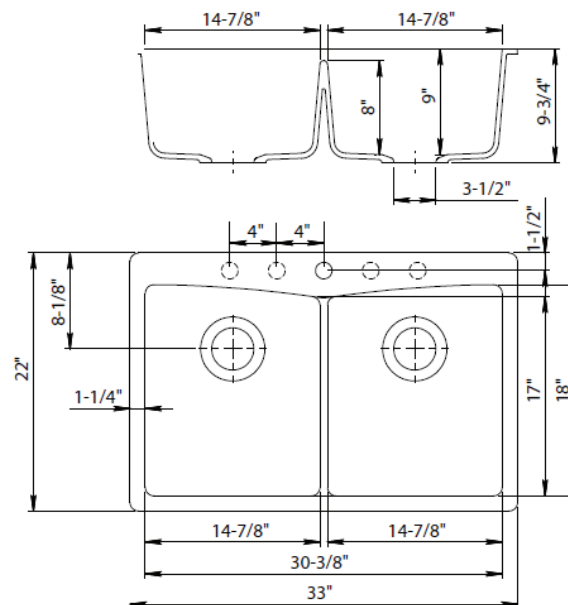

Available Colors: White, Black, Mocha, Concrete & Beige

a J.R. Sharp Company

SHARPSINKS

A DIVISION OF ESI

800-470-5831

www.esi4service.com

DALLAS, TX
DENVER, CO
LOS ANGELES, CA
PHOENIX, AZ

SALT LAKE CITY, UT
SAN FRANCISCO, CA
SEATTLE, WA
ST. LOUIS, MO