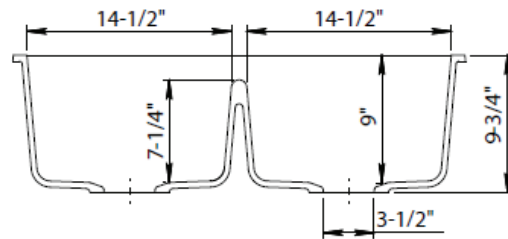

Available Colors: White, Black, Mocha, Concrete & Beige

a J.R. Sharp Company

SHARPSINKS

A DIVISION OF ESI

800-470-5831

www.esi4service.com

DALLAS, TX
DENVER, CO
LOS ANGELES, CA
PHOENIX, AZ

SALT LAKE CITY, UT
SAN FRANCISCO, CA
SEATTLE, WA
ST. LOUIS, MO