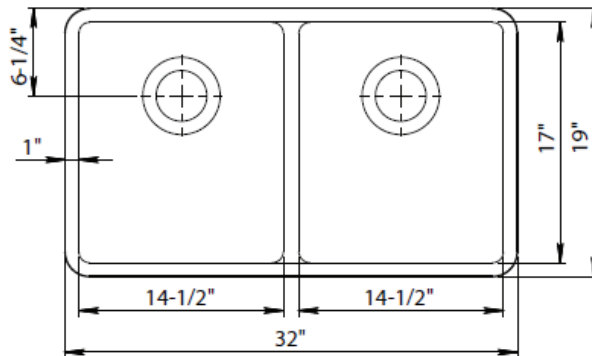

Available Colors: White, Black, Mocha, Concrete & Beige

a J.R. Sharp Company

SHARPSINKS

A DIVISION OF ESI

800-470-5831

www.esi4service.com

DALLAS, TX
DENVER, CO
LOS ANGELES, CA
PHOENIX, AZ

SALT LAKE CITY, UT
SAN FRANCISCO, CA
SEATTLE, WA
ST. LOUIS, MO