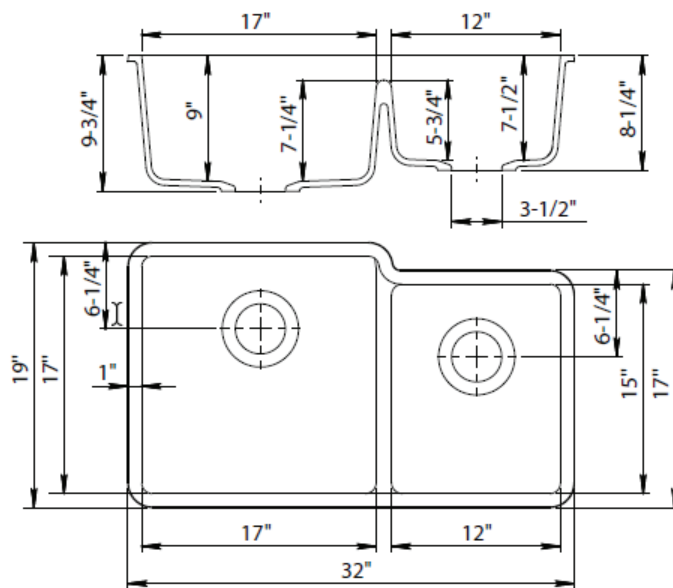

Available Colors: White, Black, Mocha, Concrete & Beige

a J.R. Sharp Company

SHARPSINKS

A DIVISION OF ESI

800-470-5831

www.esi4service.com

DALLAS, TX
DENVER, CO
LOS ANGELES, CA
PHOENIX, AZ

SALT LAKE CITY, UT
SAN FRANCISCO, CA
SEATTLE, WA
ST. LOUIS, MO