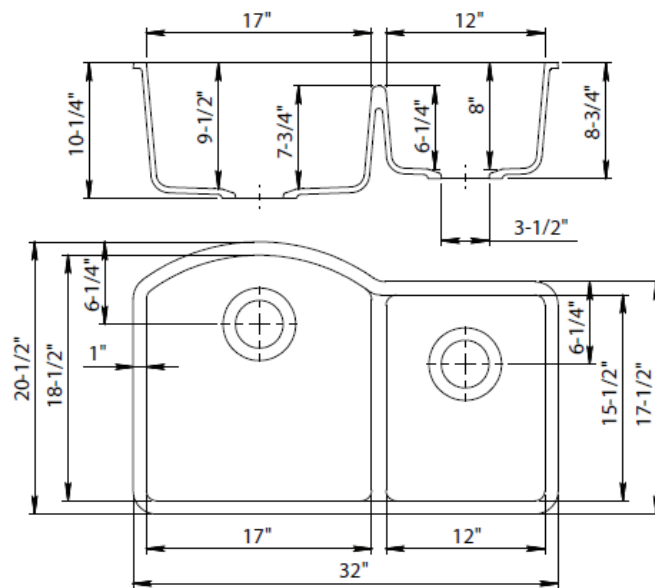

Color Matched Strainer Basket

Color Matched Disposal Flange

Precision Fit Stainless Sink Grid

Includes

Mounting Clips

Paper Template

DXF CAD Files Available

Available Colors: White, Black, Mocha, Concrete & Beige