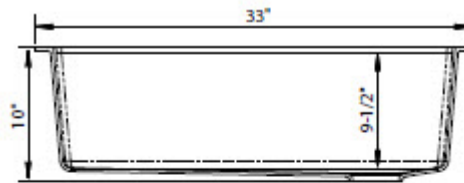

Available Colors: White, Black, Mocha, Concrete & Beige