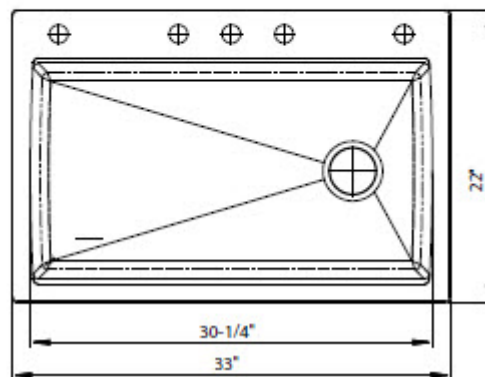

Available Colors: White, Black, Mocha, Concrete & Beige

a J.R. Sharp Company

SHARPSINKS

A DIVISION OF ESI

800-470-5831

www.esi4service.com

DALLAS, TX
DENVER, CO
LOS ANGELES, CA
PHOENIX, AZ

SALT LAKE CITY, UT
SAN FRANCISCO, CA
SEATTLE, WA
ST. LOUIS, MO