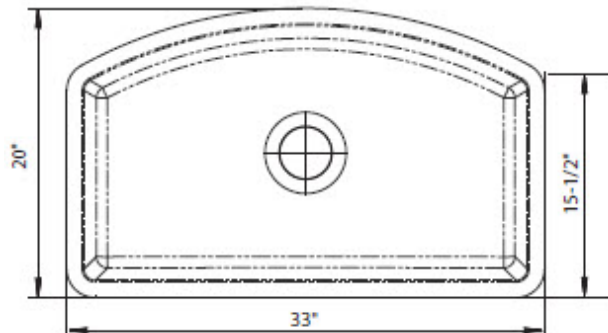

Available in 5 Popular Colors

Optional Accessories:

Color Matched Strainer Basket

Color Matched Disposal Flange

Precision Fit Stainless Sink Grid

Includes

Paper Template

Available Colors: White, Black, Mocha, Concrete & Beige