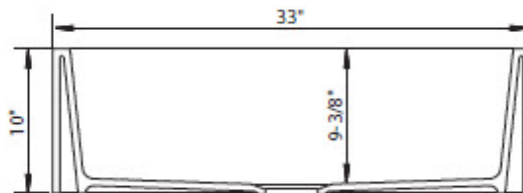

Available in 5 Popular Colors

Optional Accessories:

Color Matched Strainer Basket

Color Matched Disposal Flange

Precision Fit Stainless Sink Grid

Includes

Paper Template

Available Colors: White, Black, Mocha, Concrete & Beige